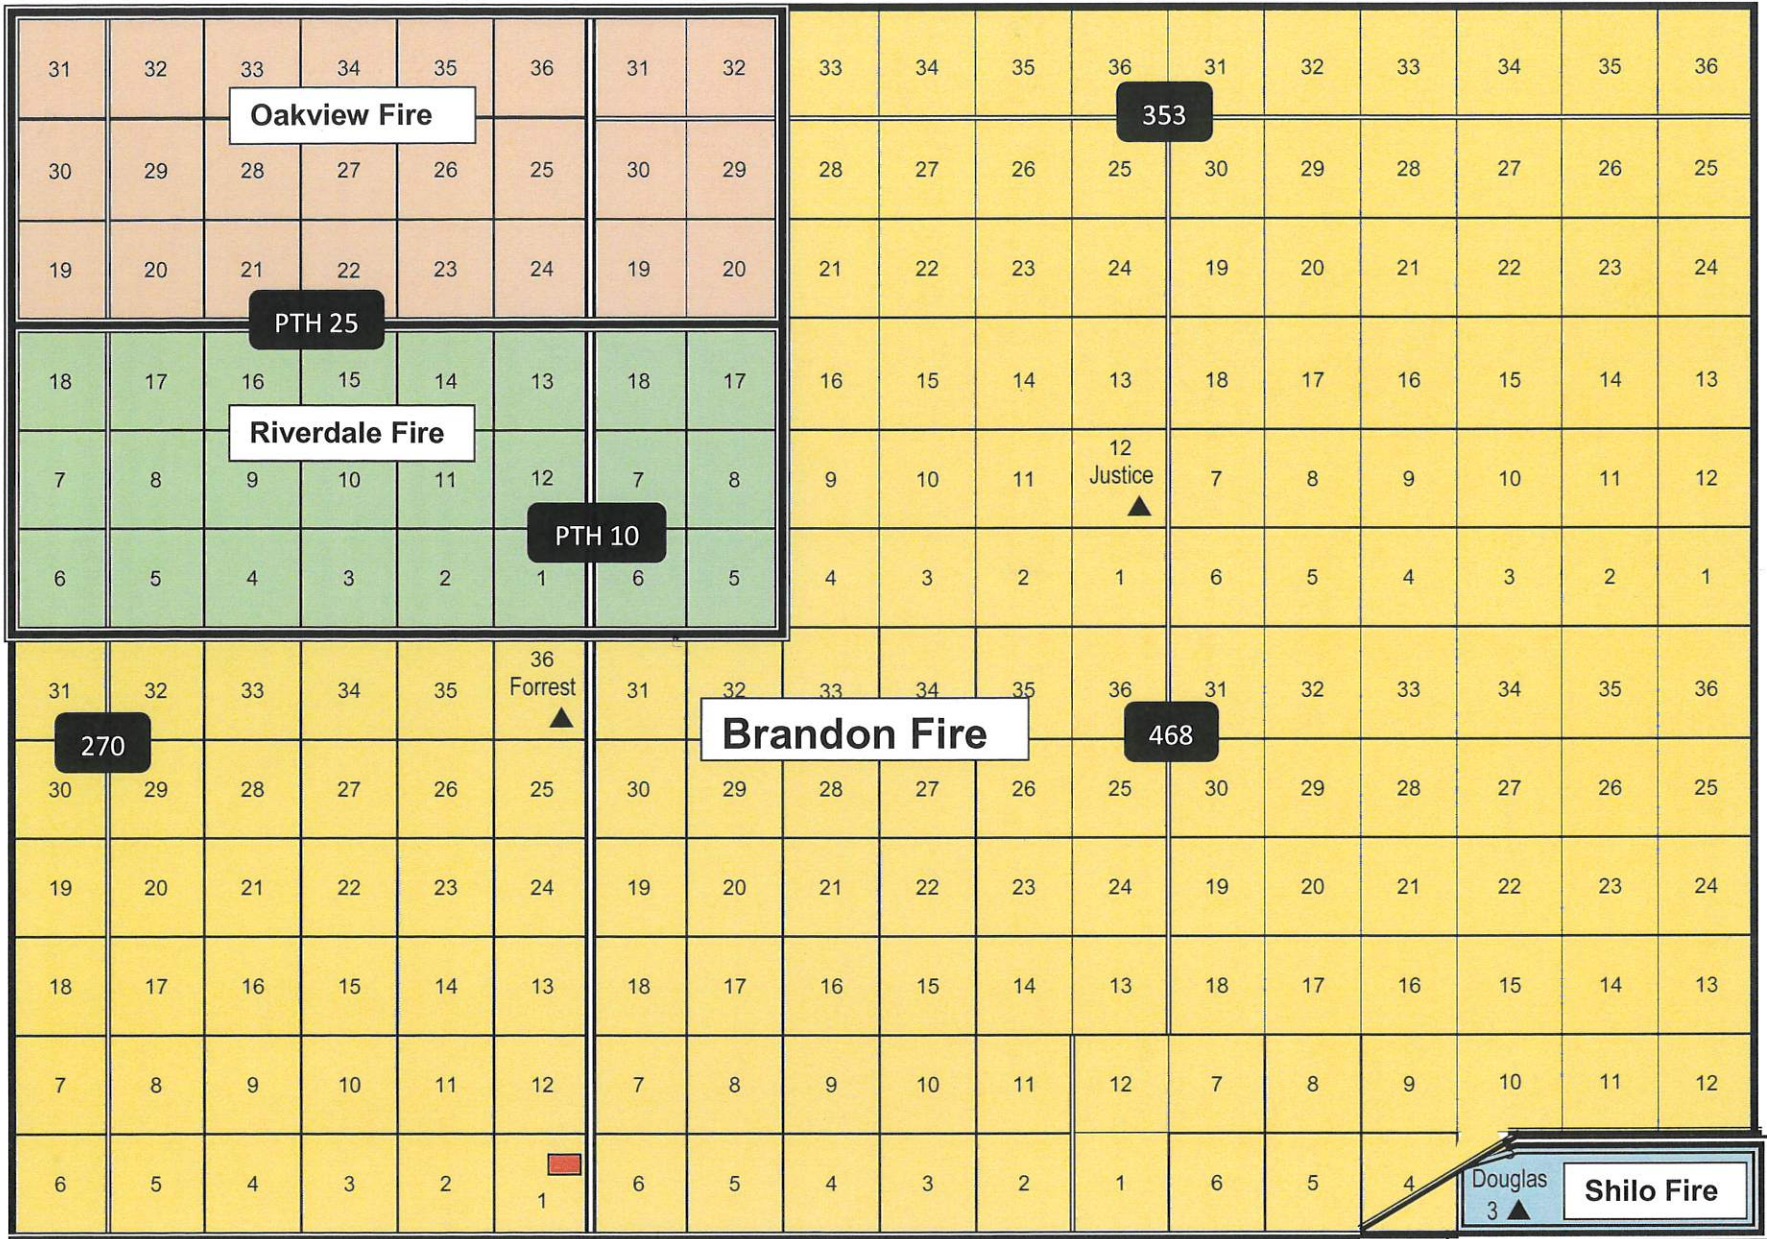

Rural Municipality of Elton
 Fire Coverage Response Area
 2020 to 2022

■ Waywayseecappo First Nation