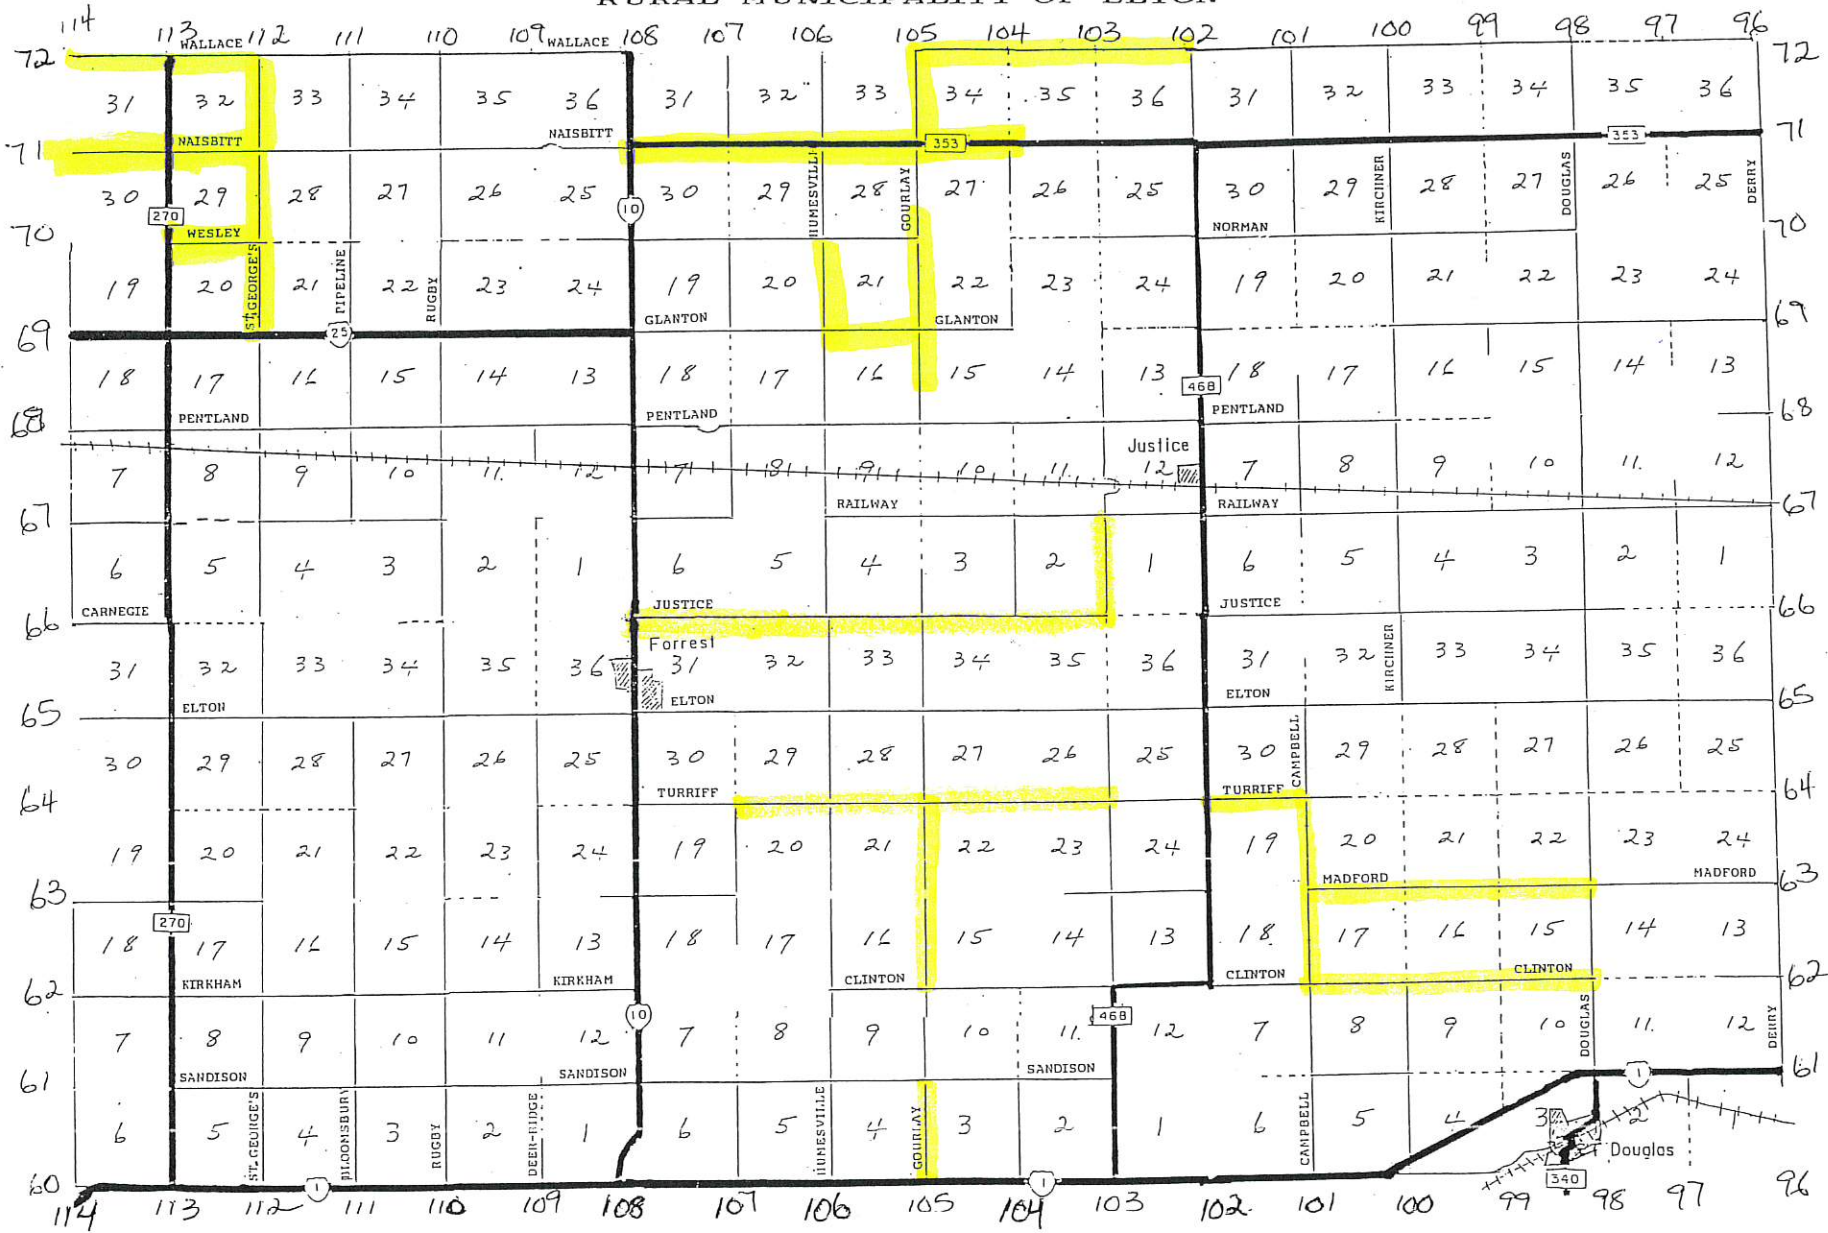

RURAL MUNICIPALITY OF ELTON

Licenses approved to bale hay on roadsides in 2018

June 25, 2018