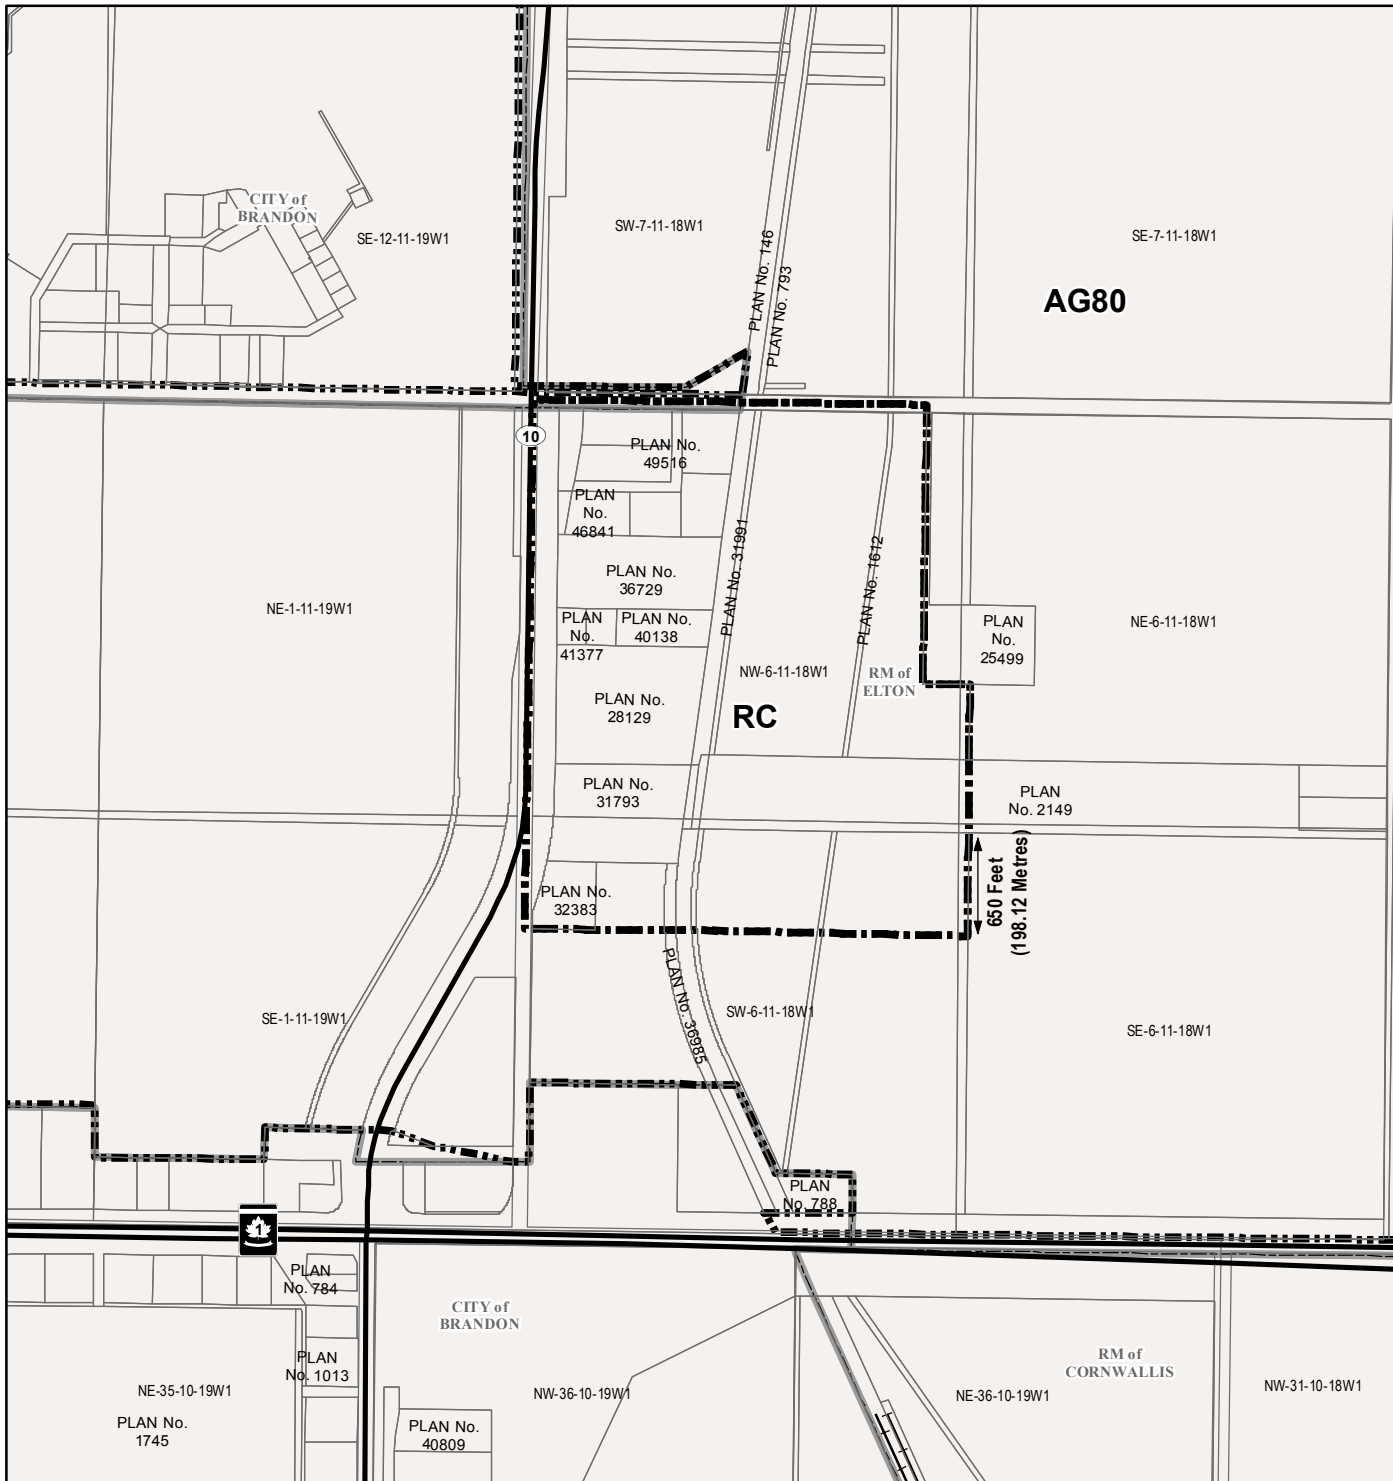

Zoning Map Three

FORREST

Legend

- Provincial Trunk Highway
- Provincial Road
- Rail Line
- Limits of the Zone

"RG1" Residential General 1 Zone
 "RG2" Residential General 2 Zone
 "GD" General Development Zone
 "AG80" Agricultural General Zone
 "RC" Rural Commercial Zone

- Provincial Trunk Highway
- Provincial Road
- Rail Line
- Rural Municipality
- Limits of the Zone

"RR2" Rural Residential 2 Zone
 "AG80" Agricultural General Zone
 "RC" Rural Commercial Zone

Coordinate System: NAD 83, UTM Zone 14 N
 Data Source: Prov MB, MMM Group Ltd, G of C, BAPD
 Date Created: April 3, 2014
 Revision Date: April 3, 2014

Zoning Map Five

Rural Municipality of Elton

Legend

- Provincial Trunk Highway
- Provincial Road
- Rail Line
- Rural Municipality
- Limits of the Zone

"AG80" Agricultural General Zone
 "RC" Rural Commercial Zone