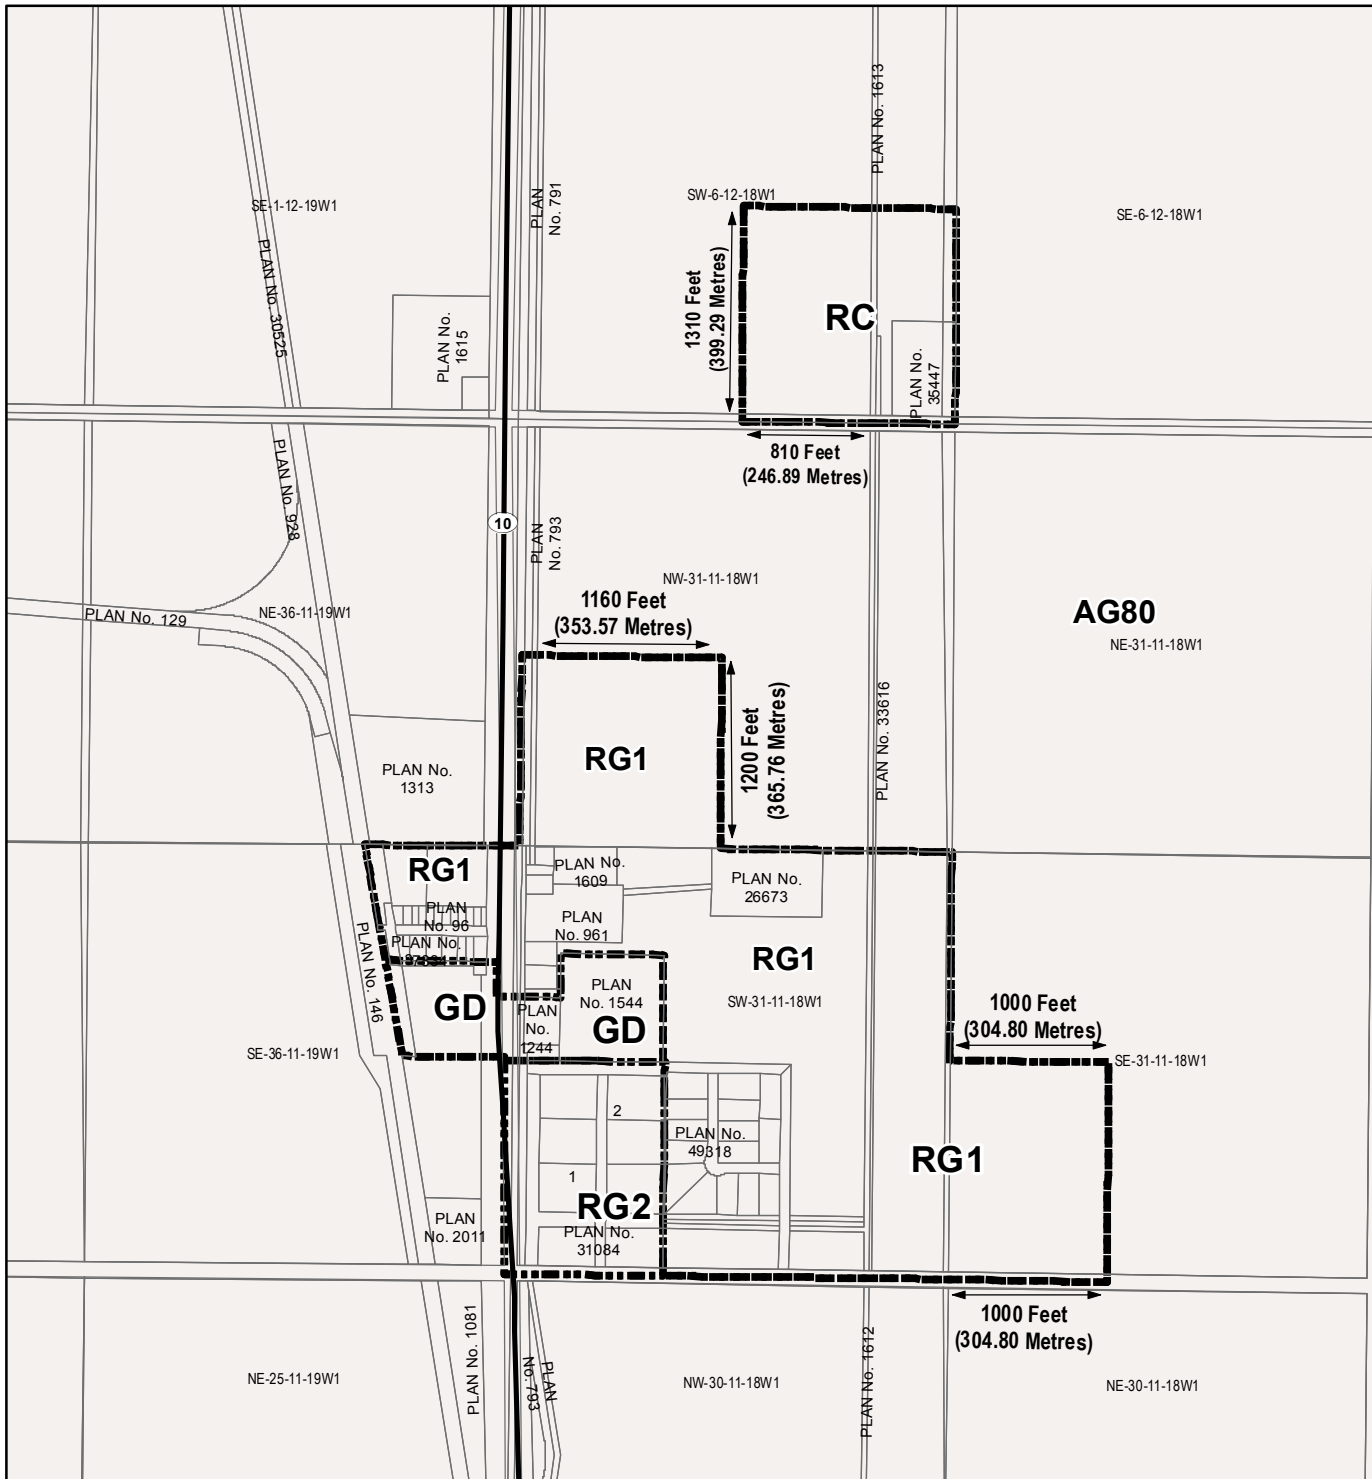

Zoning Map One

DOUGLAS

Legend

- Provincial Trunk Highway
- Provincial Road
- Rail Line
- Limits of the Zone

"RG1" Residential General 1 Zone
 "RG2" Residential General 2 Zone
 "GD" General Development Zone
 "AG80" Agricultural General Zone

Legend

-  Provincial Trunk Highway
-  Provincial Road
-  Rail Line
-  Limits of the Zone

"RG2" Residential General 2 Zone
"AG80" Agricultural General Zone

Coordinate System: NAD 83, UTM Zone 14 N
Data Source: Prov MB, MMM Group Ltd, G of C, BAPD
Date Created: April 3, 2014
Revision Date: April 3, 2014

Zoning Map Three

FORREST

Legend

- Provincial Trunk Highway
- Provincial Road
- Rail Line
- Limits of the Zone

"RG1" Residential General 1 Zone
 "RG2" Residential General 2 Zone
 "GD" General Development Zone
 "AG80" Agricultural General Zone
 "RC" Rural Commercial Zone

Zoning Map Five

Rural Municipality of Elton

Legend

- Provincial Trunk Highway
- Provincial Road
- Rail Line
- Rural Municipality
- Limits of the Zone

"AG80" Agricultural General Zone
 "RC" Rural Commercial Zone