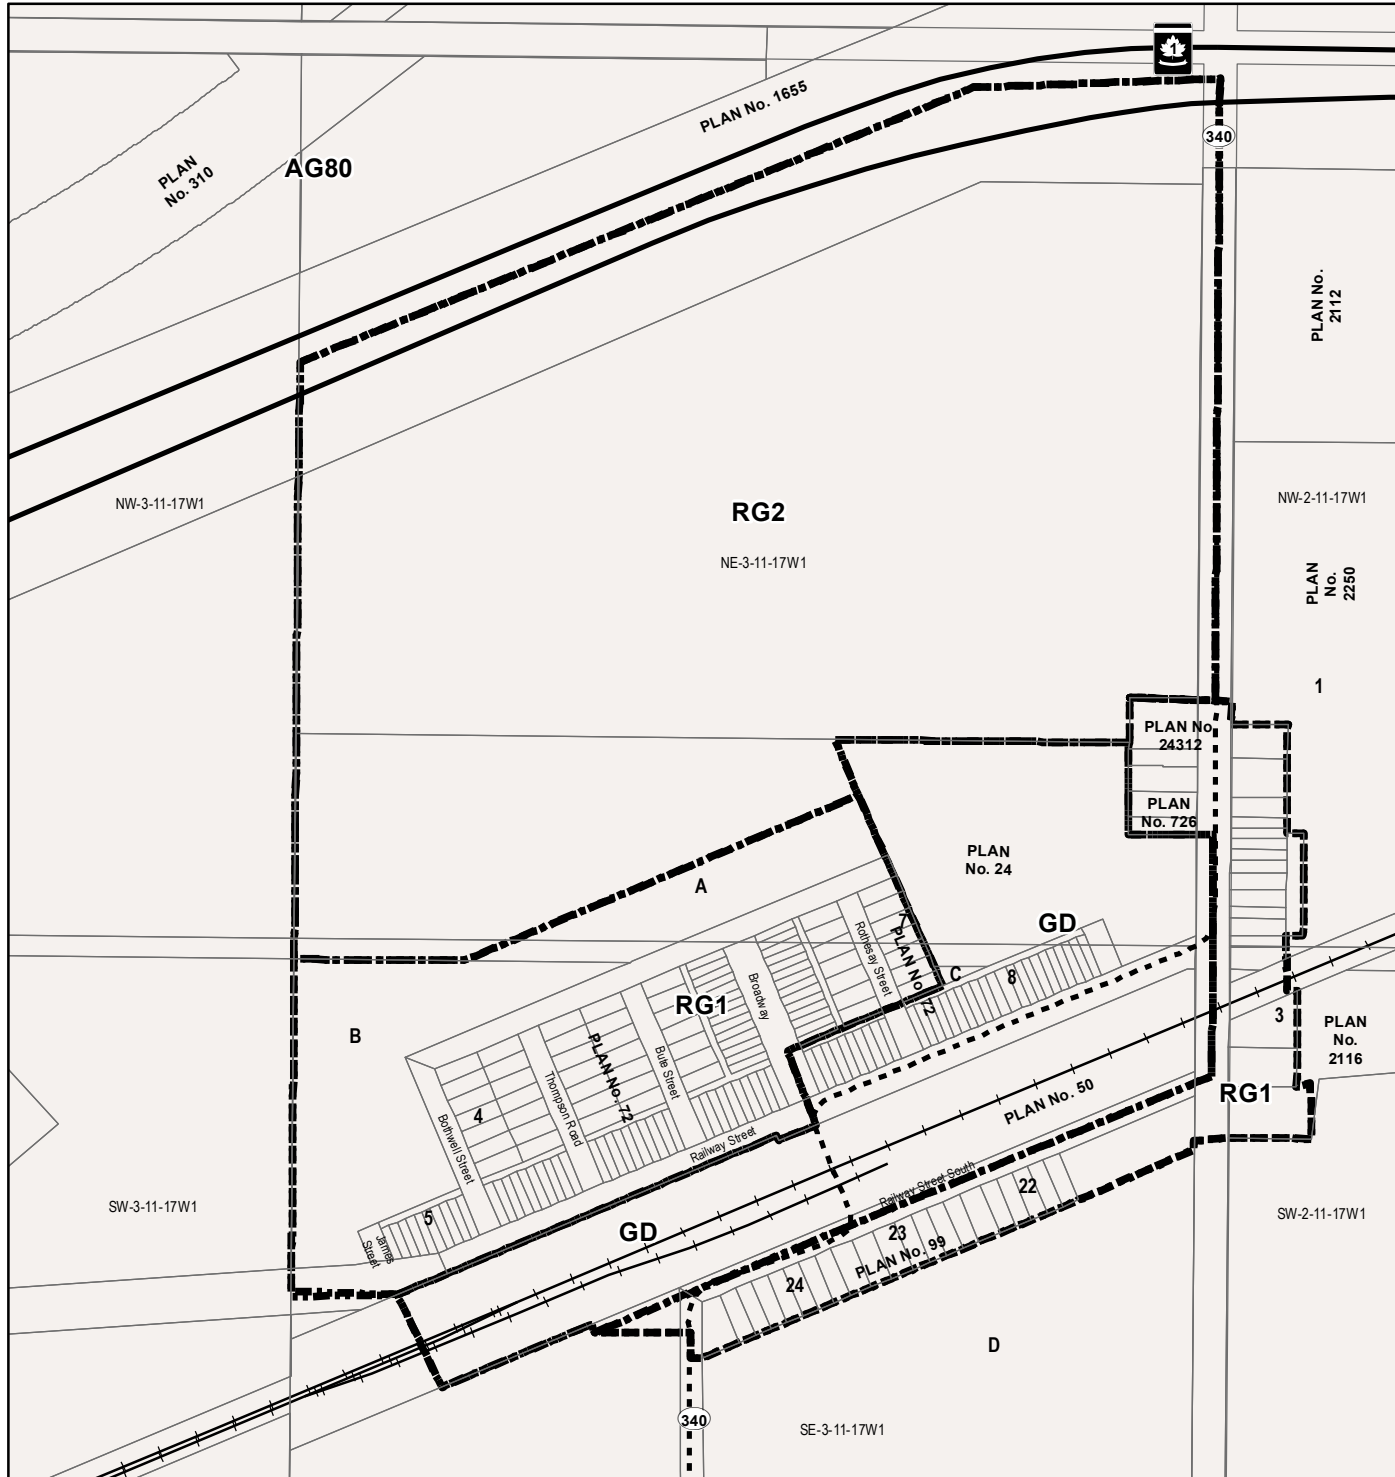

Zoning Map One

DOUGLAS

Legend

- Provincial Trunk Highway
- Provincial Road
- Rail Line
- Limits of the Zone

"RG1" Residential General 1 Zone
 "RG2" Residential General 2 Zone
 "GD" General Development Zone
 "AG80" Agricultural General Zone

Zoning Map Five

Rural Municipality of Elton

Legend

- Provincial Trunk Highway
- Provincial Road
- Rail Line
- Rural Municipality
- Limits of the Zone

"AG80" Agricultural General Zone
 "RC" Rural Commercial Zone