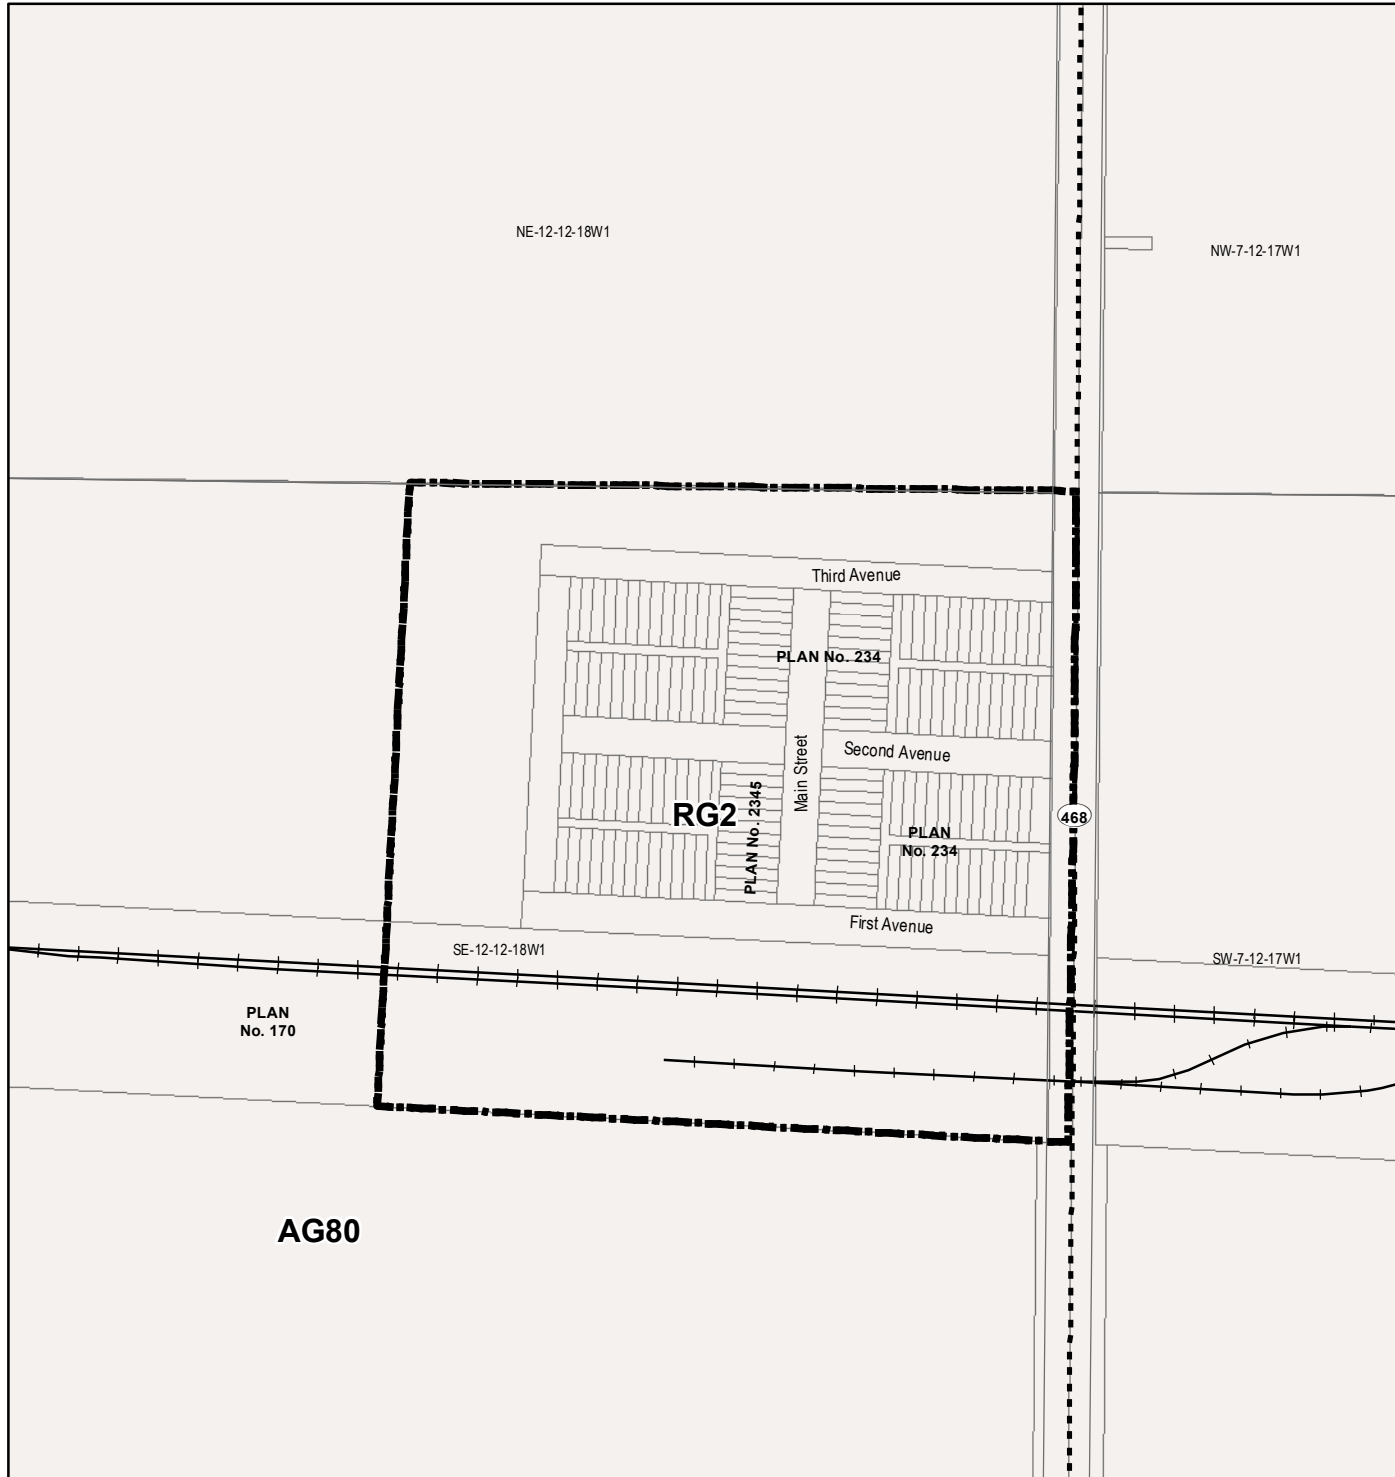

Legend

-  Provincial Trunk Highway
-  Provincial Road
-  Rail Line
-  Limits of the Zone

"RG2" Residential General 2 Zone
"AG80" Agricultural General Zone

Coordinate System: NAD 83, UTM Zone 14 N
Data Source: Prov MB, MMM Group Ltd, G of C, BAPD
Date Created: April 3, 2014
Revision Date: April 3, 2014

Zoning Map Three

FORREST

Legend

- Provincial Trunk Highway
- Provincial Road
- Rail Line
- Limits of the Zone

"RG1" Residential General 1 Zone
 "RG2" Residential General 2 Zone
 "GD" General Development Zone
 "AG80" Agricultural General Zone
 "RC" Rural Commercial Zone

Zoning Map Five

Rural Municipality of Elton

Legend

- Provincial Trunk Highway
- Provincial Road
- Rail Line
- Rural Municipality
- Limits of the Zone

"AG80" Agricultural General Zone
 "RC" Rural Commercial Zone